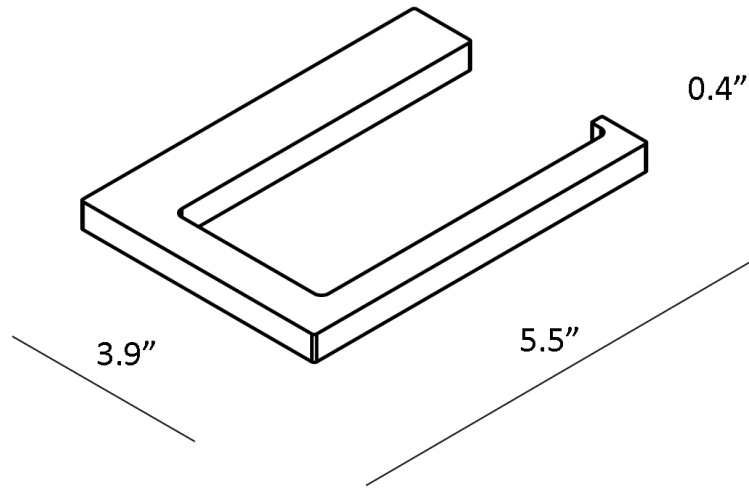

Product Specs Sheets

Collection
Evo-Luna

Model |
Evo-Luna WSBC 38008

Dimensions Metric
1 inch = 2.54 cm
1 inch = 25.4 mm

WS[®]
BATH
COLLECTIONS

1051 Lea Drive - Collegeville, PA 19426
Tel. 215 513 9400 - Fax 610 831 0215
www.ws bathcollections.com - info@ws bathcollections.com

Product Specs Sheets

Collection
Nwpc

Model |
Nwpc"Y UDE"5: 232

Dimensions Metric

1 inch = 2.54 cm
1 inch = 25.4 mm

WS[®]
BATH
COLLECTIONS

1051 Lea Drive - Collegeville, PA 19426
Tel. 215 513 9400 - Fax 610 831 0215
www.ws bathcollections.com - info@ws bathcollections.com

Product Specs Sheets

Collection
Nwpc

Model |
Nwpc'Y UDE'5: 232

Dimensions Metric
1 inch = 2.54 cm
1 inch = 25.4 mm

WS[®]
BATH
COLLECTIONS

1051 Lea Drive - Collegeville, PA 19426
Tel. 215 513 9400 - Fax 610 831 0215
www.ws bathcollections.com - info@ws bathcollections.com