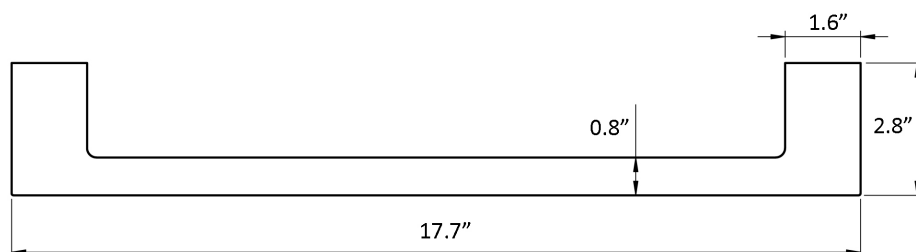

Features

- Bathroom accessory set
- Polished Chrome Finish
- Solid Brass Base
- Includes Mounting Hardware

Luna WSBC 38090A CR

SKU# | Option:

- Evo - Luna WSBC 38008 CR | Single Hook
- Luna WSBC 38010 CR | 17.7" L x 2.8" W x 0.4" H Towel Bar
- Luna WSBC 38004 CR | 5.5" L x 3.9" W x 0.4" H Toilet Paper Holder

Product Specs Sheets

Collection
Evo-Luna

Model |
Evo-Luna WSBC 38008

Dimensions Metric
1 inch = 2.54 cm
1 inch = 25.4 mm

WS[®]
BATH
COLLECTIONS

1051 Lea Drive - Collegeville, PA 19426
Tel. 215 513 9400 - Fax 610 831 0215
www.ws bathcollections.com - info@ws bathcollections.com

Product Specs Sheets

Collection
Nwpc

Model |
Nwpc"Y UDE"5: 232

Dimensions Metric

1 inch = 2.54 cm
1 inch = 25.4 mm

WS[®]
BATH
COLLECTIONS

1051 Lea Drive - Collegeville, PA 19426
Tel. 215 513 9400 - Fax 610 831 0215
www.ws bathcollections.com - info@ws bathcollections.com

Product Specs Sheets

Collection
Nwpc

Model |
Nwpc'Y UDE'5: 232

Dimensions Metric
1 inch = 2.54 cm
1 inch = 25.4 mm

WS[®]
BATH
COLLECTIONS

1051 Lea Drive - Collegeville, PA 19426
Tel. 215 513 9400 - Fax 610 831 0215
www.ws bathcollections.com - info@ws bathcollections.com