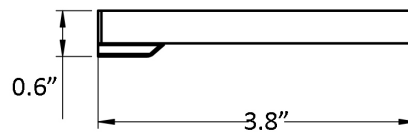

Product Specs Sheets

Collection
Evo-Luna

Model |
Evo-Luna WSBC 38008

Dimensions Metric
1 inch = 2.54 cm
1 inch = 25.4 mm

WS[®]
BATH
COLLECTIONS

1051 Lea Drive - Collegeville, PA 19426
Tel. 215 513 9400 - Fax 610 831 0215
www.ws bathcollections.com - info@ws bathcollections.com

Product Specs Sheets

Collection
Nwpc

Model |
Nwpc"Y UDE"5: 232

Dimensions Metric

1 inch = 2.54 cm
1 inch = 25.4 mm

WS[®]
BATH
COLLECTIONS

1051 Lea Drive - Collegeville, PA 19426
Tel. 215 513 9400 - Fax 610 831 0215
www.ws bathcollections.com - info@ws bathcollections.com

Product Specs Sheets

Collection
Nwpc

Model |
Nwpc'Y UDE'5: 232

Dimensions Metric
1 inch = 2.54 cm
1 inch = 25.4 mm

WS[®]
BATH
COLLECTIONS

1051 Lea Drive - Collegeville, PA 19426
Tel. 215 513 9400 - Fax 610 831 0215
www.ws bathcollections.com - info@ws bathcollections.com