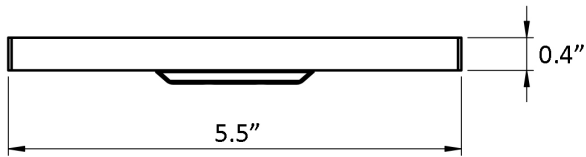

Product Specs Sheets

Collection
Evo-Luna

Model |
Evo-Luna WSBC 38008

Dimensions Metric
1 inch = 2.54 cm
1 inch = 25.4 mm

WS[®]
BATH
COLLECTIONS

1051 Lea Drive - Collegeville, PA 19426
Tel. 215 513 9400 - Fax 610 831 0215
www.ws bathcollections.com - info@ws bathcollections.com

Product Specs Sheets

Collection
Nwpc

Model |
Nwpc"Y UDE"5: 232

Dimensions Metric

1 inch = 2.54 cm
1 inch = 25.4 mm

WS[®]
BATH
COLLECTIONS

1051 Lea Drive - Collegeville, PA 19426
Tel. 215 513 9400 - Fax 610 831 0215
www.ws bathcollections.com - info@ws bathcollections.com

Product Specs Sheets

Collection
Nwpc

Model |
Nwpc'Y UDE'5: 232

Dimensions Metric
1 inch = 2.54 cm
1 inch = 25.4 mm

WS[®]
BATH
COLLECTIONS

1051 Lea Drive - Collegeville, PA 19426
Tel. 215 513 9400 - Fax 610 831 0215
www.ws bathcollections.com - info@ws bathcollections.com