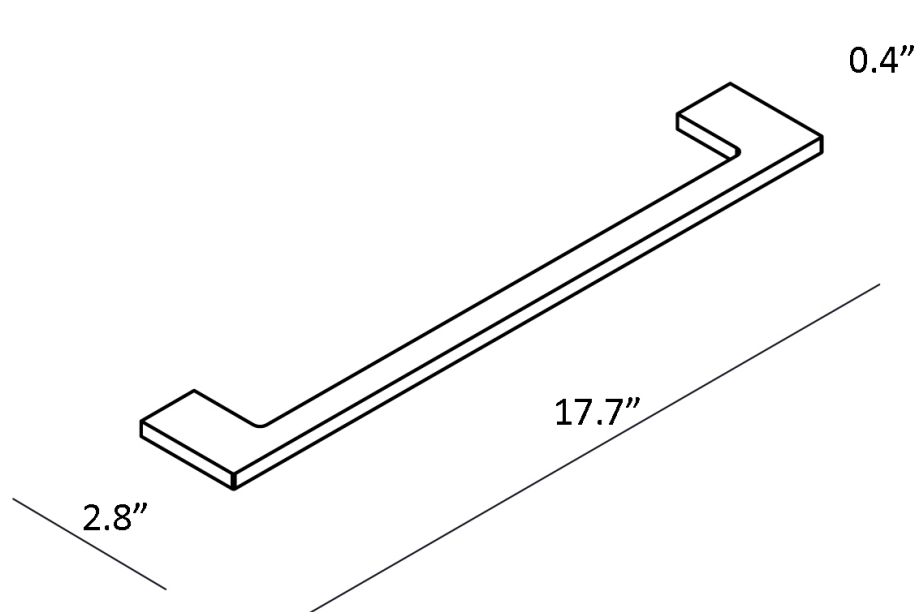

Features

- Bathroom accessory set
- Polished Chrome Finish
- Solid Brass Base
- Includes Mounting Hardware

Luna WSBC 38090A CR

SKU# | Option:

- Evo - Luna WSBC 38008 CR | Single Hook
- Luna WSBC 38010 CR | 17.7" L x 2.8" W x 0.4" H Towel Bar
- Luna WSBC 38004 CR | 5.5" L x 3.9" W x 0.4" H Toilet Paper Holder

Product Specs Sheets

Collection
Evo-Luna

Model |
Evo-Luna WSBC 38008

Dimensions Metric
1 inch = 2.54 cm
1 inch = 25.4 mm

WS[®]
BATH
COLLECTIONS

1051 Lea Drive - Collegeville, PA 19426
Tel. 215 513 9400 - Fax 610 831 0215
www.ws bathcollections.com - info@ws bathcollections.com

Product Specs Sheets

Collection
Nwpc

Model |
Nwpc"Y UDE"5: 232

Dimensions Metric

1 inch = 2.54 cm
1 inch = 25.4 mm

WS[®]
BATH
COLLECTIONS

1051 Lea Drive - Collegeville, PA 19426
Tel. 215 513 9400 - Fax 610 831 0215
www.ws bathcollections.com - info@ws bathcollections.com

Product Specs Sheets

Collection
Nwpc

Model |
Nwpc'Y UDE'5: 232

Dimensions Metric
1 inch = 2.54 cm
1 inch = 25.4 mm

WS[®]
BATH
COLLECTIONS

1051 Lea Drive - Collegeville, PA 19426
Tel. 215 513 9400 - Fax 610 831 0215
www.ws bathcollections.com - info@ws bathcollections.com