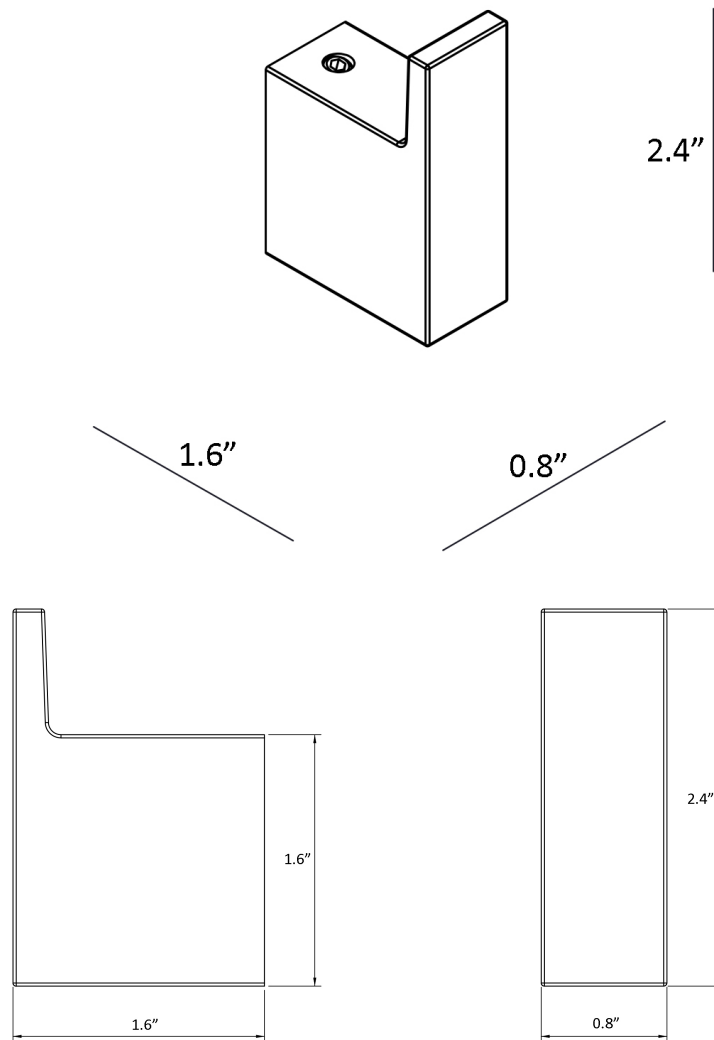

Features

- Bathroom accessory set
- Polished Chrome Finish
- Solid Brass Base
- Includes Mounting Hardware

Luna WSBC 38090A CR

SKU# | Option:

- Evo - Luna WSBC 38008 CR | Single Hook
- Luna WSBC 38010 CR | 17.7" L x 2.8" W x 0.4" H Towel Bar
- Luna WSBC 38004 CR | 5.5" L x 3.9" W x 0.4" H Toilet Paper Holder

Product Specs Sheets

Collection
Evo-Luna

Model |
Evo-Luna WSBC 38008

Dimensions Metric
1 inch = 2.54 cm
1 inch = 25.4 mm

WS[®]
BATH
COLLECTIONS

1051 Lea Drive - Collegeville, PA 19426
Tel. 215 513 9400 - Fax 610 831 0215
www.ws bathcollections.com - info@ws bathcollections.com

Product Specs Sheets

Collection
Nwpc

Model |
Nwpc"Y UDE"5: 232

Dimensions Metric

1 inch = 2.54 cm
1 inch = 25.4 mm

WS[®]
BATH
COLLECTIONS

1051 Lea Drive - Collegeville, PA 19426
Tel. 215 513 9400 - Fax 610 831 0215
www.ws bathcollections.com - info@ws bathcollections.com

Product Specs Sheets

Collection
Nwpc

Model |
Nwpc'Y UDE'5: 232

Dimensions Metric
1 inch = 2.54 cm
1 inch = 25.4 mm

WS[®]
BATH
COLLECTIONS

1051 Lea Drive - Collegeville, PA 19426
Tel. 215 513 9400 - Fax 610 831 0215
www.ws bathcollections.com - info@ws bathcollections.com