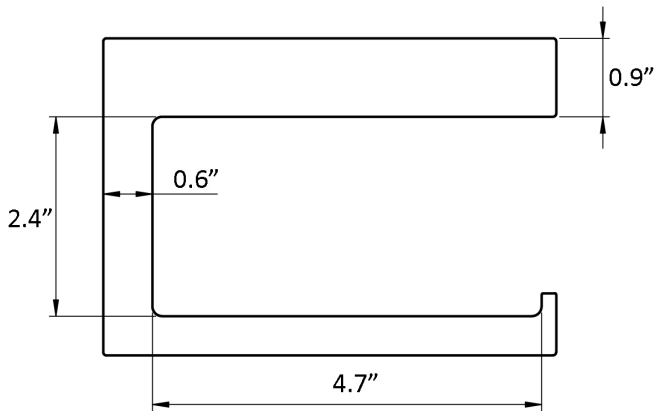

Finishes

|||| CR Polished Chrome

<p>Collection Luna</p>	<p>Model Luna WSBC 38090A</p>	<p>Dimensions Metric <i>1 inch = 2.54 cm</i> <i>1 inch = 25.4 mm</i></p>	 <p>1051 Lea Drive - Collegeville, PA 19426 Tel. 215 513 9400 - Fax 610 831 0215 www.wsbatchcollections.com - info@wsbatchcollectins.com</p>
-----------------------------------	--	--	---

Product Specs Sheets

Collection
Evo-Luna

Model |
Evo-Luna WSBC 38008

Dimensions Metric
1 inch = 2.54 cm
1 inch = 25.4 mm

WS[®]
BATH
COLLECTIONS

1051 Lea Drive - Collegeville, PA 19426
Tel. 215 513 9400 - Fax 610 831 0215
www.ws bathcollections.com - info@ws bathcollections.com

Product Specs Sheets

Collection
Nwpc

Model |
Nwpc"Y UDE"5: 232

Dimensions Metric

1 inch = 2.54 cm
1 inch = 25.4 mm

WS[®]
BATH
COLLECTIONS

1051 Lea Drive - Collegeville, PA 19426
Tel. 215 513 9400 - Fax 610 831 0215
www.ws bathcollections.com - info@ws bathcollections.com

Product Specs Sheets

Collection
Nwpc

Model |
Nwpc'Y UDE'5: 232

Dimensions Metric
1 inch = 2.54 cm
1 inch = 25.4 mm

WS[®]
BATH
COLLECTIONS

1051 Lea Drive - Collegeville, PA 19426
Tel. 215 513 9400 - Fax 610 831 0215
www.ws bathcollections.com - info@ws bathcollections.com